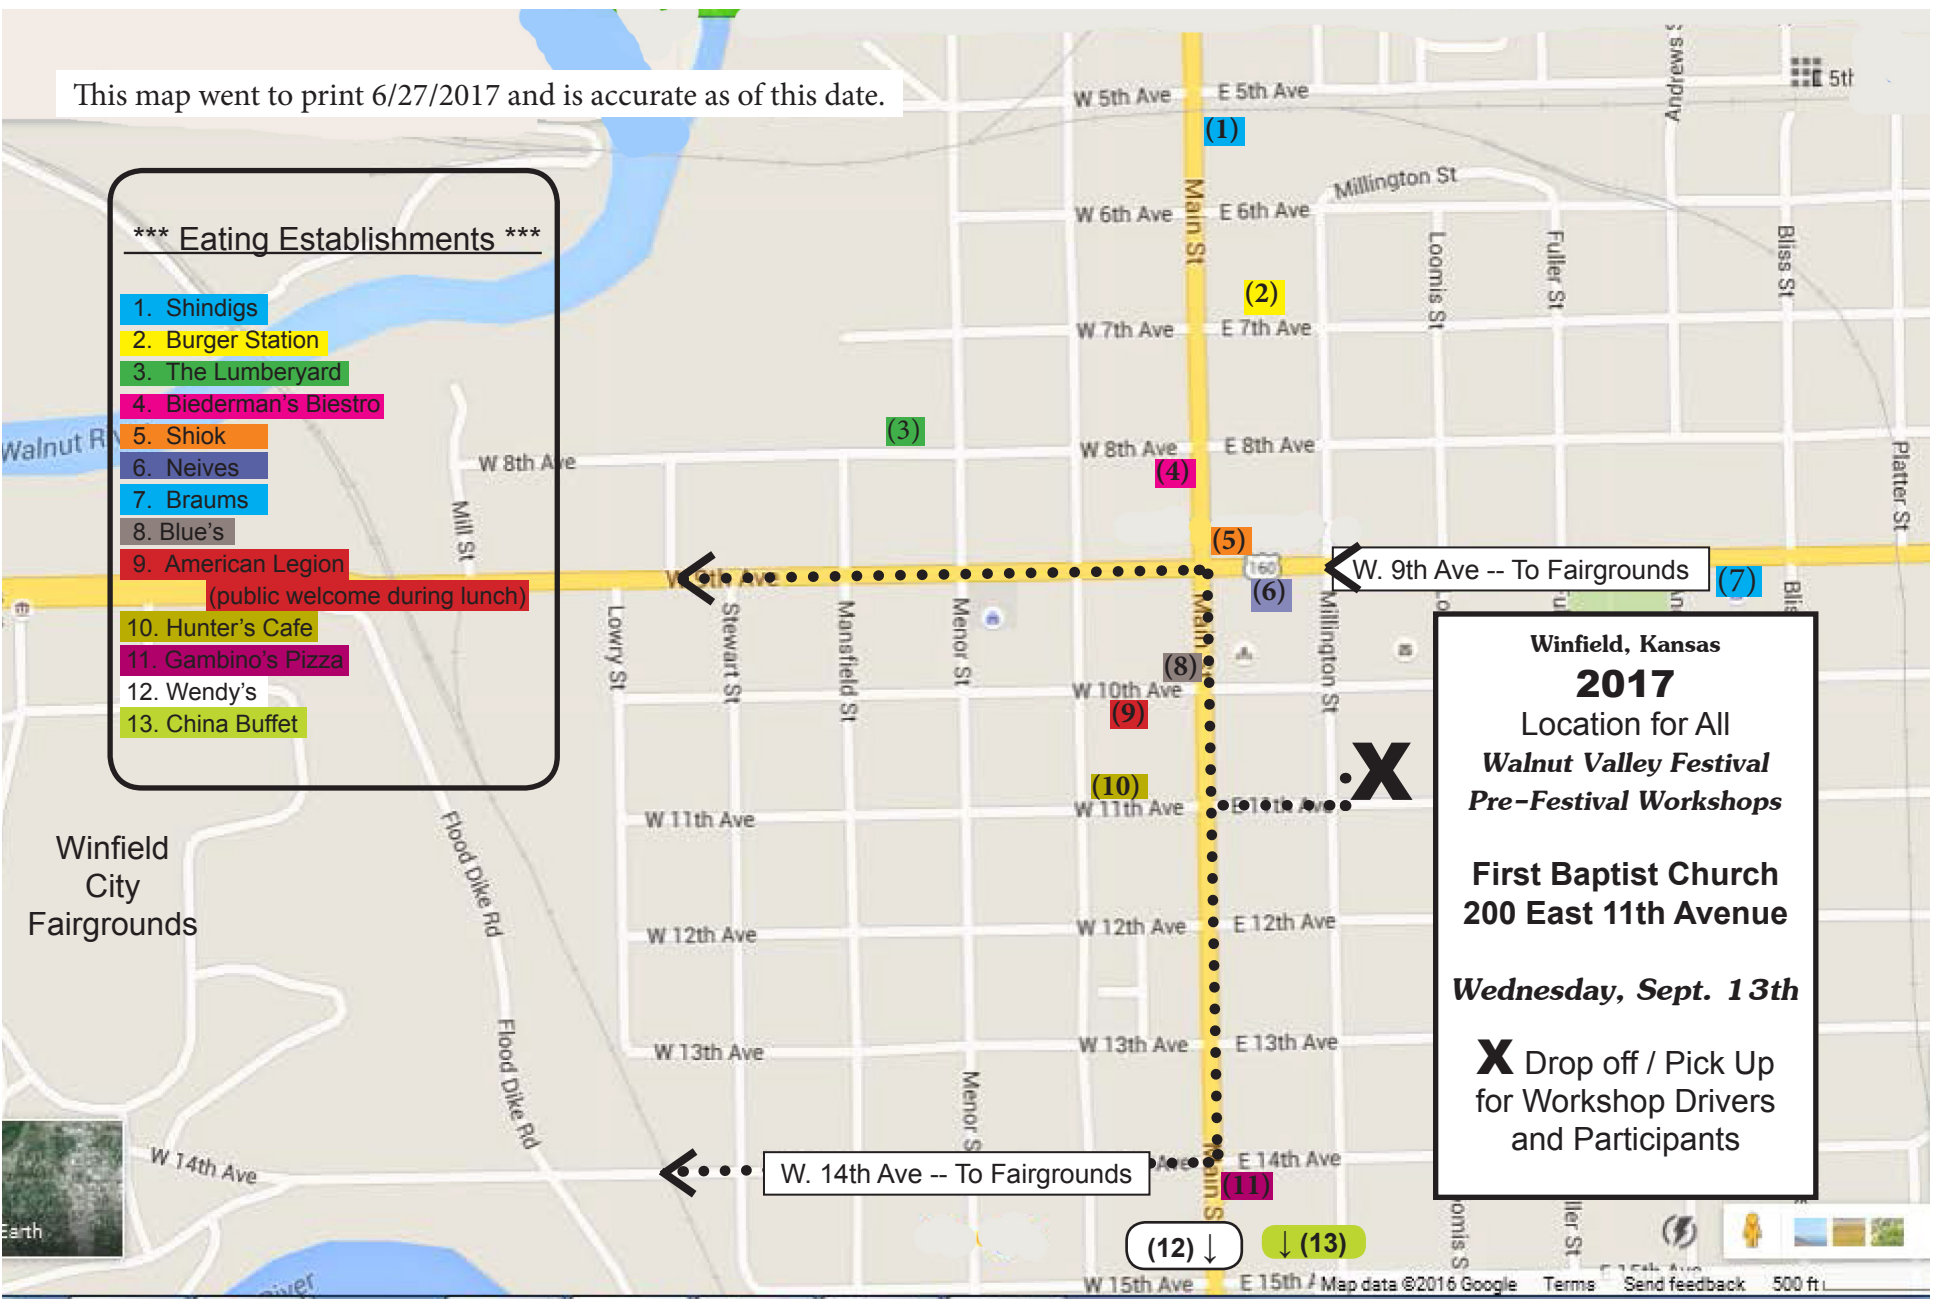

This map went to print 6/27/2017 and is accurate as of this date.

\*\*\* Eating Establishments \*\*\*

- 1. Shindigs
- 2. Burger Station
- 3. The Lumberyard
- 4. Biederman's Biestro
- 5. ShioK
- 6. Neives
- 7. Braums
- 8. Blue's
- 9. American Legion  
(public welcome during lunch)
- 10. Hunter's Cafe
- 11. Gambino's Pizza
- 12. Wendy's
- 13. China Buffet

**Winfield, Kansas**  
**2017**  
Location for All  
*Walnut Valley Festival*  
*Pre-Festival Workshops*

**First Baptist Church**  
**200 East 11th Avenue**

**Wednesday, Sept. 13th**

**X** Drop off / Pick Up  
for Workshop Drivers  
and Participants

(12) ↓

↓ (13)